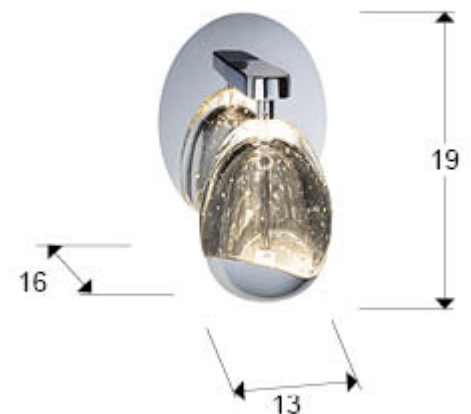

## Rocio

783921

Wall lamps

Wall lamp with 1 LED light, made of metal in chrome finish. Shade with teardrop-shaped made of solid glass with decorative bubbles inside. 5W LED. 480lm. 3,000K

### GENERAL INFORMATION

Catalogue: i42 Iluminación  
Page: 202  
EAN Code: 8435435338633  
Type: Wall lamps  
Collection: Rocio

### SIZES

Sizes: ↔ 13.0 ↓ 19.0 ↗ 16.0 cm  
Weight: 1.5 Kg

### SIZES WITH PACKAGING

Weight: 1.8 Kg  
Volume: 0.0150m<sup>3</sup>  
Sizes: ↔ 23.0 ↓ 22.0 ↗ 29.0 cm

---